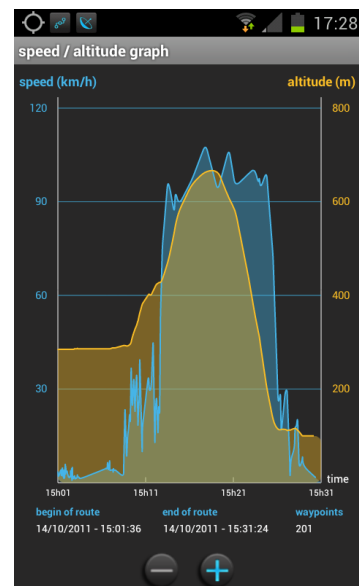

The inViu routes Android app is now available for free download in Google Play. Easily upgrade to the pro version within the app for extended use of features. The app will allow up to four mobile phones to synchronise with an inViu account at no extra charge. Sign up for your free inViu account and learn more about inViu routes at [www.enaikoon.com](http://www.enaikoon.com).